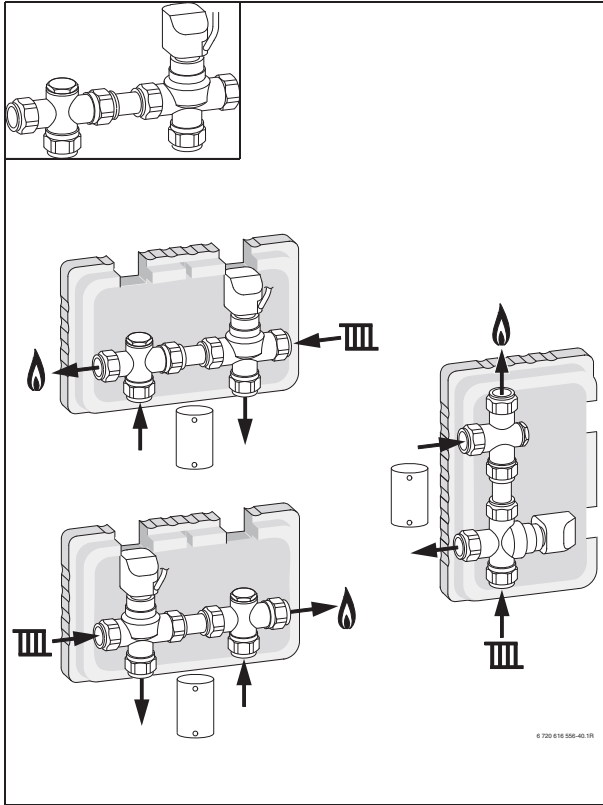

Fig. 7

Fig. 9

Fig. 10

Fig. 12

Fig. 11

3 SBH

Fig. 1

Fig. 2

Fig. 3

Fig. 5

Fig. 4

Fig. 6

Fig. 7

4 Spare parts list

6720906735.aa.RS

SBH "US/CA"

8 718 572 677

Item	Part Description	Part Number	SBH "US/CA"																		remarks
1	Insulation	8 718 223 938 0	●																		
2	Actuator NO US/CA	8 718 530 395 0	●																		
3	Three way diverter valve cpl US/CA	8 718 530 394 0	●																		
4	Connection set US/CA	8 718 223 697 0	●																		

6720906737.aa.RS

SBT "US/CA"

8 718 572 704

Item	Part Description	Part Number	SBT "US/CA"																			remarks
1	Insulation SBT cpl US/CA	8 718 530 4010	●																			
2	Clip	8 718 223 9400	●																			
3	Heat exchanger system 210x73x75	6 303 339 7	●																			
4	Pump US/CA UPS15-58	8 718 223 690 0	●																			
5	Ball valve SBT US/CA	8 718 530 402 0	●																			
6	Flow_setter 0.13-1.6 gpm SBT US/CA	8 718 530 403 0	●																			
7	Connection set US/CA	8 718 223 697 0	●																			