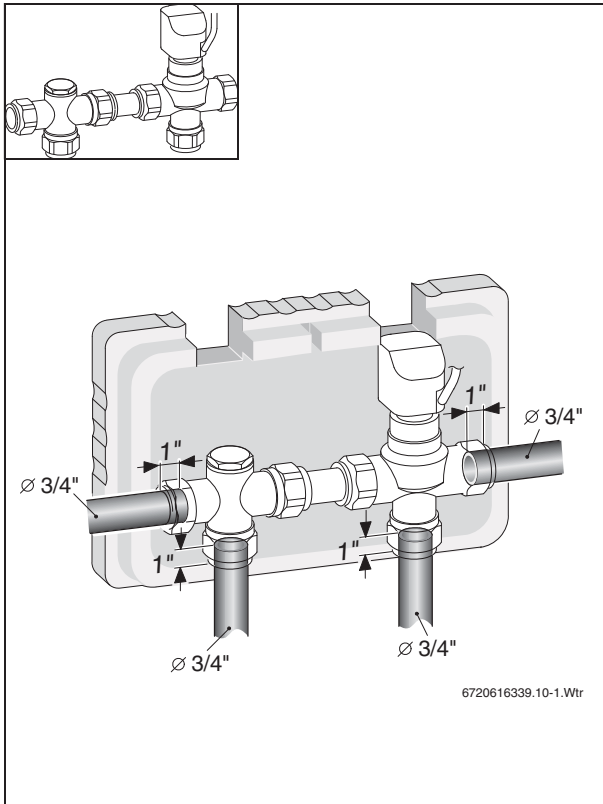

Fig. 7

Fig. 9

Fig. 10

Fig. 12

Fig. 11

3 SBH

Fig. 1

Fig. 2

Fig. 3

Fig. 5

Fig. 4

Fig. 6

Fig. 7

4 Spare parts list

6720906735.aa.RS

SBH "US/CA"

8 718 572 677

Item	Part Description	Part Number	SBH "US/CA"																		remarks
1	Insulation	8 718 223 938 0	●																		
2	Actuator NO US/CA	8 718 530 395 0	●																		
3	Three way diverter valve cpl US/CA	8 718 530 394 0	●																		
4	Connection set US/CA	8 718 223 697 0	●																		

6720906737.aa.RS

SBT "US/CA"

8 718 572 704

Item	Part Description	Part Number	SBT "US/CA"																			remarks
1	Insulation SBT cpl US/CA	8 718 530 4010	●																			
2	Clip	8 718 223 9400	●																			
3	Heat exchanger system 210x73x75	6 303 339 7	●																			
4	Pump US/CA UPS15-58	8 718 223 690 0	●																			
5	Ball valve SBT US/CA	8 718 530 402 0	●																			
6	Flow_setter 0.13-1.6 gpm SBT US/CA	8 718 530 403 0	●																			
7	Connection set US/CA	8 718 223 697 0	●																			