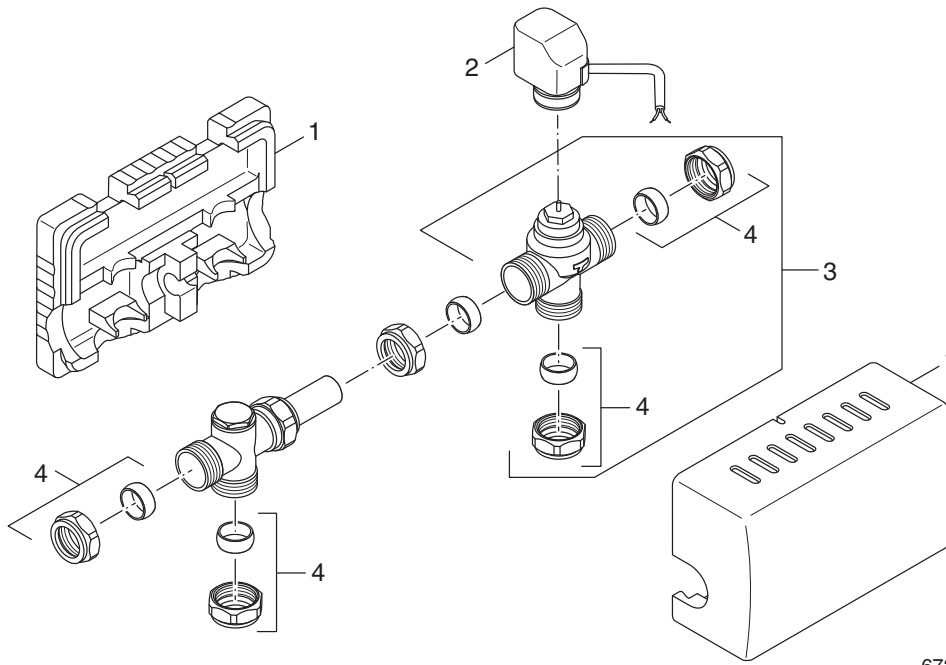

Fig. 7

Fig. 9

Fig. 10

Fig. 12

Fig. 11

3 SBH

Fig. 1

Fig. 2

Fig. 3

Fig. 5

Fig. 4

Fig. 6

Fig. 7

4 Spare parts list

6720906735.aa.RS

SBH "US/CA"

8 718 572 677

Item	Part Description	Part Number	SBH "US/CA"																		remarks
1	Insulation	8 718 223 938 0	●																		
2	Actuator NO US/CA	8 718 530 395 0	●																		
3	Three way diverter valve cpl US/CA	8 718 530 394 0	●																		
4	Connection set US/CA	8 718 223 697 0	●																		

6720906737.aa.RS

SBT "US/CA"

8 718 572 704

Item	Part Description	Part Number	SBT "US/CA"																			remarks
1	Insulation SBT cpl US/CA	8 718 530 4010	●																			
2	Clip	8 718 223 9400	●																			
3	Heat exchanger system 210x73x75	6 303 339 7	●																			
4	Pump US/CA UPS15-58	8 718 223 690 0	●																			
5	Ball valve SBT US/CA	8 718 530 402 0	●																			
6	Flow_setter 0.13-1.6 gpm SBT US/CA	8 718 530 403 0	●																			
7	Connection set US/CA	8 718 223 697 0	●																			