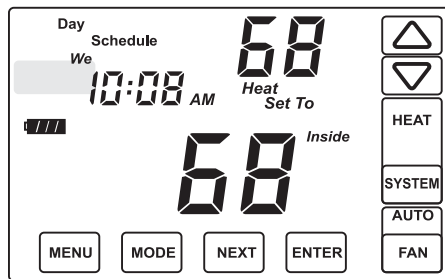

Bosch Communicating Thermostats

Models: TSTBT4H2CP Series

BOSCH

Displaying Equipment Service Message History

To display the last message, Press in the key area shown in gray. To view previous messages, use the Up and Down keys. The time of day and the number of days since the alarm occurred is displayed.

The example below shows a LP1 alarm occurred at 10:22PM 3 days ago.

In the example below, a FrA alarm occurred at 8:32AM 47 days ago.

The TSTBT4H2CP Thermostat Series will store up to 32 alarm messages. Messages 99 days or older will be shown as 99.