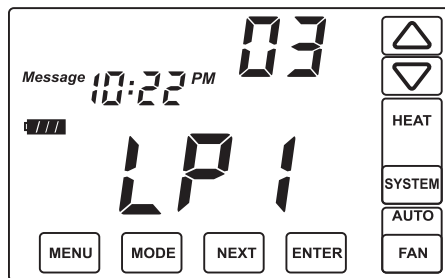

Bosch Communicating Thermostats

Models: TSTBT4H2CP Series

BOSCH

Displaying Equipment Service Message History

To display the last message, Press in the key area shown in gray. To view previous messages, use the Up and Down keys. The time of day and the number of days since the alarm occurred is displayed.

The example below shows a LP1 alarm occurred at 10:22PM 3 days ago.

In the example below, a FrA alarm occurred at 8:32AM 47 days ago.

The TSTBT4H2CP Thermostat Series will store up to 32 alarm messages. Messages 99 days or older will be shown as 99.