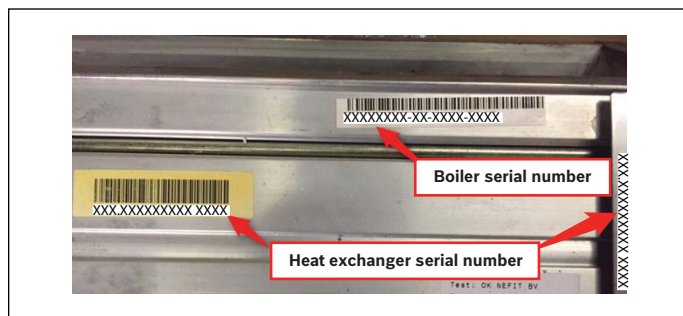

Technical Service Bulletin

Heat Exchanger Serial Number Location

Introduction

This bulletin identifies the locations of GB142 and GB162 heat exchanger serial numbers. Identifying your product's serial number is essential for customer support and warranty claims.

GB142 series boilers

Location: The heat exchanger serial number is located in labels on the heat exchanger:

GB142 Heat Exchanger Close-up

GB162 series boilers

Location: The heat exchanger serial number is located in the rating plate on the heat exchanger: