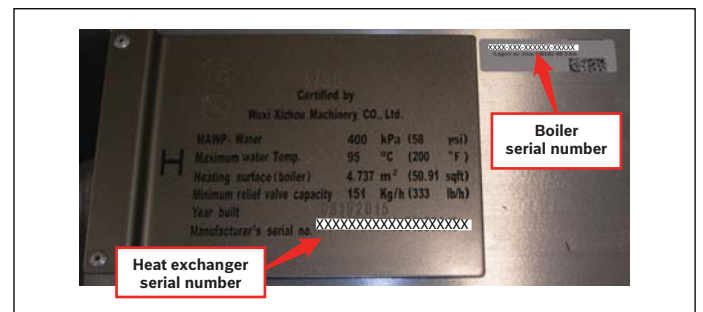

GB162 Heat Exchanger Close-up

Buderus

Bosch Thermotechnology Corp.
50 Wentworth Ave
Londonderry, NH 03053
Tel: (866) 642-3198
Fax: (603) 965-7581
www.boschheatingandcooling.com