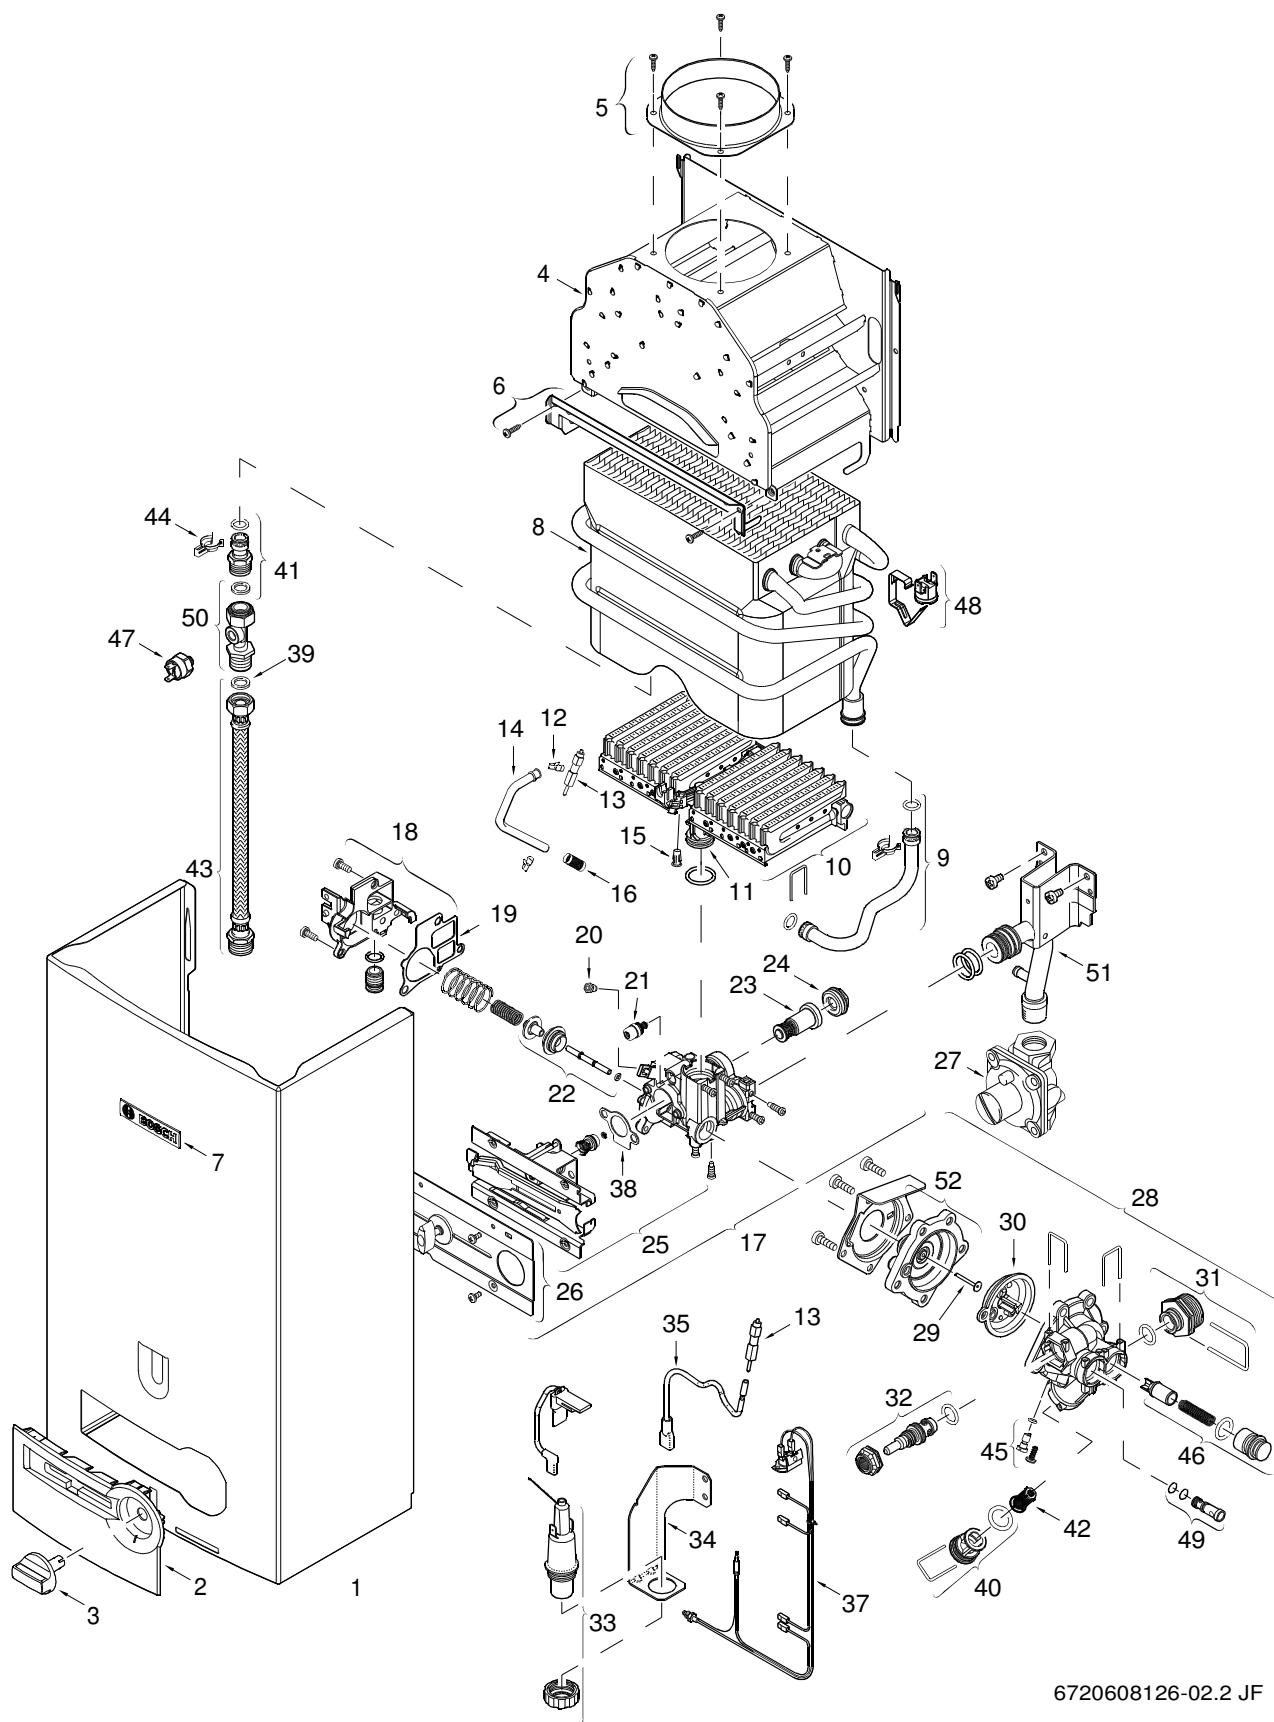

8.2 Components diagram

6720608126-02.2 JF

Fig. 28 Components Diagram

8.3 Parts list

Item	Description	Reference
1	Front cover	8 705 431 413 0
2	Shield	8 705 506 911 0
3	Temp. control knob	8 702 000 295 0
4	Draft Diverter	8 705 505 438 0
5	Exhaust pipe union Ø128	8 705 504 150 0
6	Angle bracket	8 708 003 190 0
7	Trade mark badge	8 701 103 135 0
8	Heat exchanger	8 705 406 384 0
9	Cold water pipe	8 700 715 036 0
10	Main burner NG	8 708 120 504 0
10	Main burner LP	8 708 120 617 0
11	Connector	8 705 209 062 0
12	Piezo clip (x10)	8 701 201 019 0
13	Sparking plug	8 748 107 089 0
14	Pilot gas pipe	8 700 707 369 0
15	Tube (x10)	8 740 609 002 0
16	Pilot screen	8 700 507 067 0
17	Gas valve NG	8 707 021 395 0
17	Gas valve LP	8 707 021 396 0
18	Throttle housing	8 705 502 067 0
19	Washer (x10)	8 701 004 044 0
20	Pilot injector LP	8 708 200 326 0
20	Pilot injector NG	8 708 200 327 0
21	Pilot valve	8 708 500 301 0
22	Poppet valve head (2) NG	8 708 500 358 0
22	Poppet valve head (3) LP	8 708 500 359 0
23	Electromagnet	8 707 201 028 0
24	Electromagnet cap	8 703 305 283 0
25	Valve operation housing	8 708 008 069 0
26	Guide plate	8 701 000 380 0
27	Gas pressure regulator LP	8 707 406 083 0
27	Gas pressure regulator NG	8 707 406 084 0
28	Water valve	8 707 006 286 0
29	Watervalue pushrod (10x)	8 703 204 051 0
30	Diaphragm (A)	8 700 503 079 0
31	Inlet water connection	8 700 306 110 0
32	Selector screw	8 708 500 332 0
33	Piezo igniter	8 708 108 051 0
34	Fixing bracket	8 701 302 181 0
35	Ignition lead	8 704 401 040 0
37	Flue gas safety device	8 707 206 445 0
38	Washer (x10)	8 701 004 043 0
39	Heat exchanger washer	8 700 103 658 0
40	Threaded bushing	8 700 306 148 0
41	Connector	8 700 306 187 0
42	Water Filter	8 700 507 059 0
43	Outlet Hose	8 700 703 139 0
44	Water connection clip	8 701 201 020 0
45	Plunger	8 703 502 039 0
46	Volumetric water governor	8 705 705 034 0
47	ECO	8 707 206 017 0
48	Temperature Limiter	8 707 206 435 0
49	Venturi	8 708 205 279 0
50	Hot water pipe	8 700 715 178 0
51	Gas supply pipe	8 700 715 351 0
52	Cover	8 705 500 105 0

Table 5