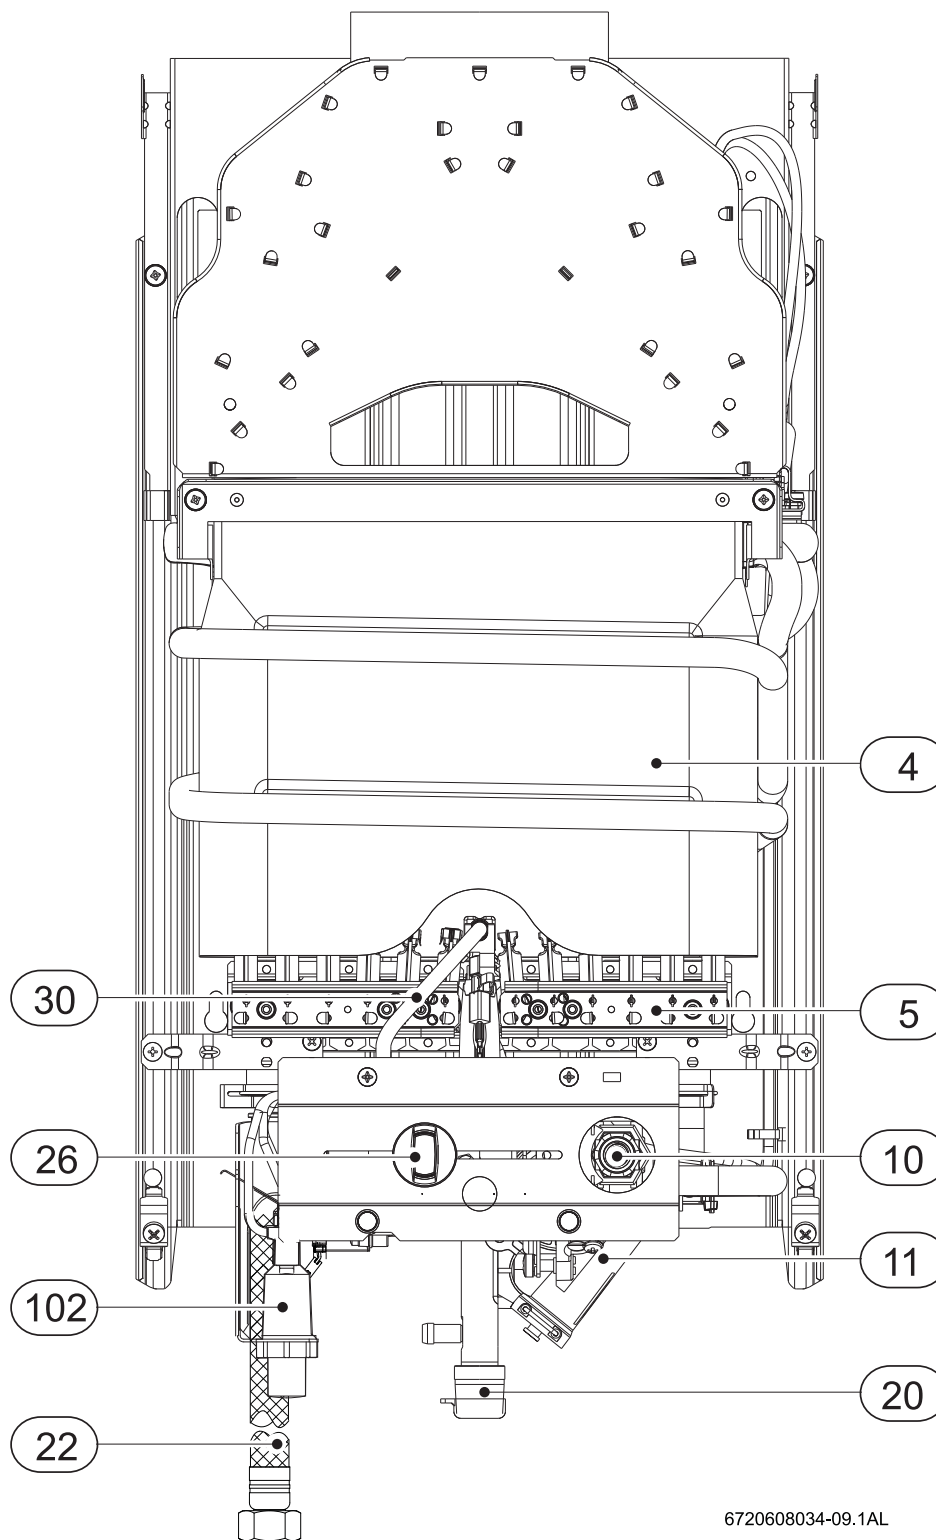

## 8 Interior components and diagram parts list

### 8.1 Interior components

6720608034-09.1AL

Fig. 27 Functional scheme

<b>4</b>	Heat exchanger	<b>22</b>	Flexible hot outlet
<b>5</b>	Burner	<b>26</b>	Gas control slide
<b>10</b>	Temperature adjustment selector	<b>30</b>	Pilot gas tubing
<b>11</b>	Water valve	<b>102</b>	Piezo
<b>20</b>	Gas connection		