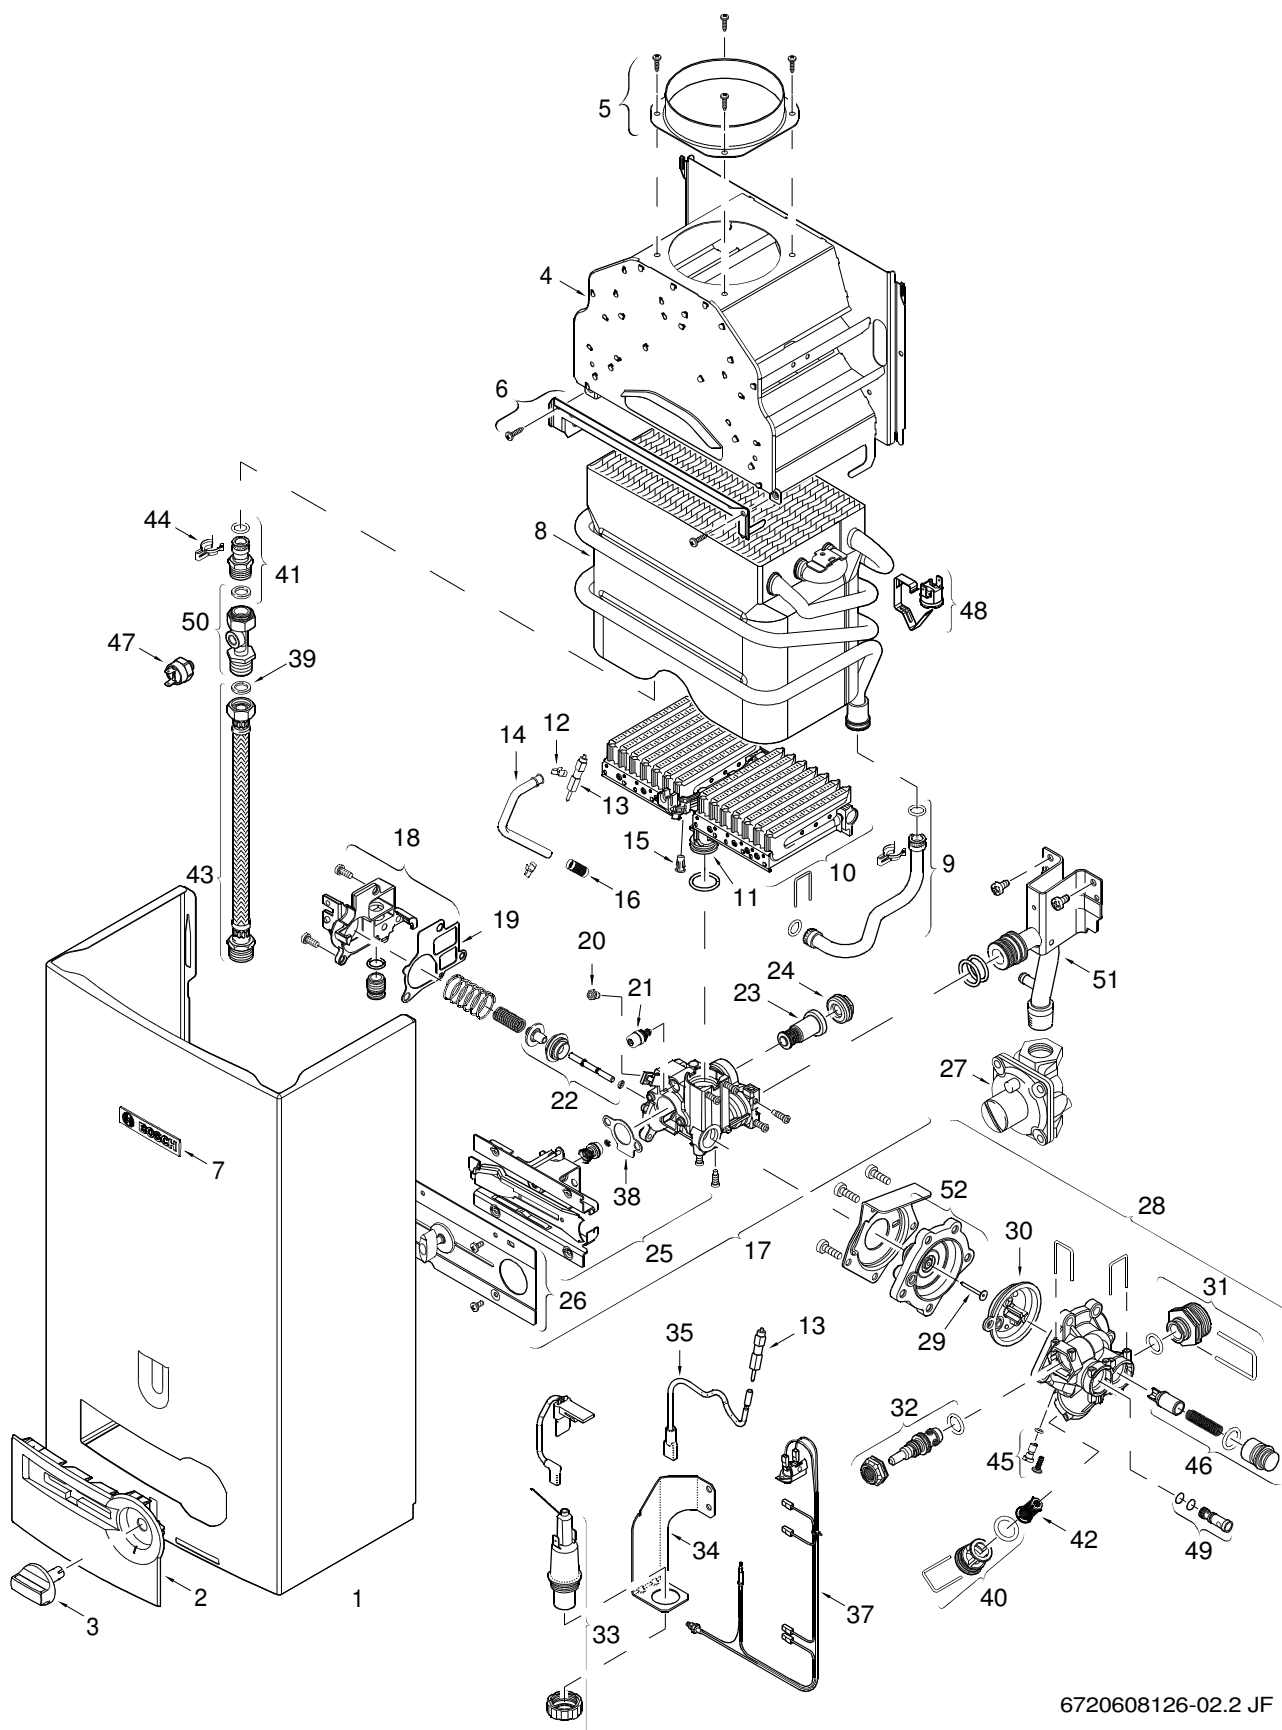

8.2 Components diagram

6720608126-02.2 JF

Fig. 29 Components Diagram

8.3 Parts list

Item	Description	Reference
1	Front cover	8 705 431 414 0
2	Shield	8 705 506 911 0
3	Temp control knob	8 702 000 295 0
4	Draft Diverter	8 705 505 442 0
5	Exhaust pipe union Ø128	8 705 504 046 0
6	Angle bracket	8 708 003 192 0
7	Trade mark badge	8 701 103 135 0
8	Heat exchanger	8 705 406 386 0
9	Cold water pipe	8 700 715 061 0
10	Main burner NG	8 708 120 618 0
10	Main burner LP	8 708 120 619 0
11	Connector	8 705 209 062 0
12	Piezo clip (x10)	8 701 201 019 0
13	Sparking plug	8 748 107 089 0
14	Pilot gas pipe	8 700 707 369 0
15	Tube (x10)	8 740 609 002 0
16	Pilot screen	8 700 507 067 0
17	Gas valve LP	8 707 021 396 0
17	Gas valve NG	8 707 021 395 0
18	Throttle housing	8 705 502 067 0
19	Washer (x10)	8 701 004 044 0
20	Pilot injector LP	8 708 200 326 0
20	Pilot injector NG	8 708 200 327 0
21	Pilot valve	8 708 500 301 0
22	Poppet valve head (2) NG	8 708 500 358 0
22	Poppet valve head (3) LP	8 708 500 359 0
23	Electromagnet	8 707 201 028 0
24	Electromagnet cap	8 703 305 283 0
25	Valve operation housing	8 708 008 069 0
26	Guide plate	8 701 000 380 0
27	Gas pressure regulator LP	8 707 406 083 0
27	Gas pressure regulator NG	8 707 406 084 0
28	Water valve	8 707 006 344 0
29	Watervalue pushrod (10x)	8 703 204 051 0
30	Diaphragm (L)	8 700 503 084 0
31	Inlet water connection	8 700 306 110 0
32	Selector screw	8 708 500 304 0
33	Piezo igniter	8 708 108 051 0
34	Fixing bracket	8 701 302 181 0
35	Ignition lead	8 704 401 040 0
37	Flue gas safety device	8 707 206 445 0
38	Washer (x10)	8 701 004 043 0
39	Heat exchanger washer	8 700 103 658 0
40	Threaded bushing	8 700 306 148 0
41	Connector	8 700 306 187 0
42	Water filter	8 700 507 059 0
43	Outlet Hose	8 700 703 139 0
44	Water connection clip	8 701 201 020 0
45	Plunger	8 703 502 039 0
46	Volumetric water governor	8 705 705 034 0
47	ECO	8 707 206 017 0
48	Temperature limiter	8 707 206 435 0
49	Venturi	8 708 205 279 0
50	Hot water pipe	8 700 715 178 0
51	Gas supply pipe	8 700 715 351 0
52	Cover	8 705 500 105 0

Table 5