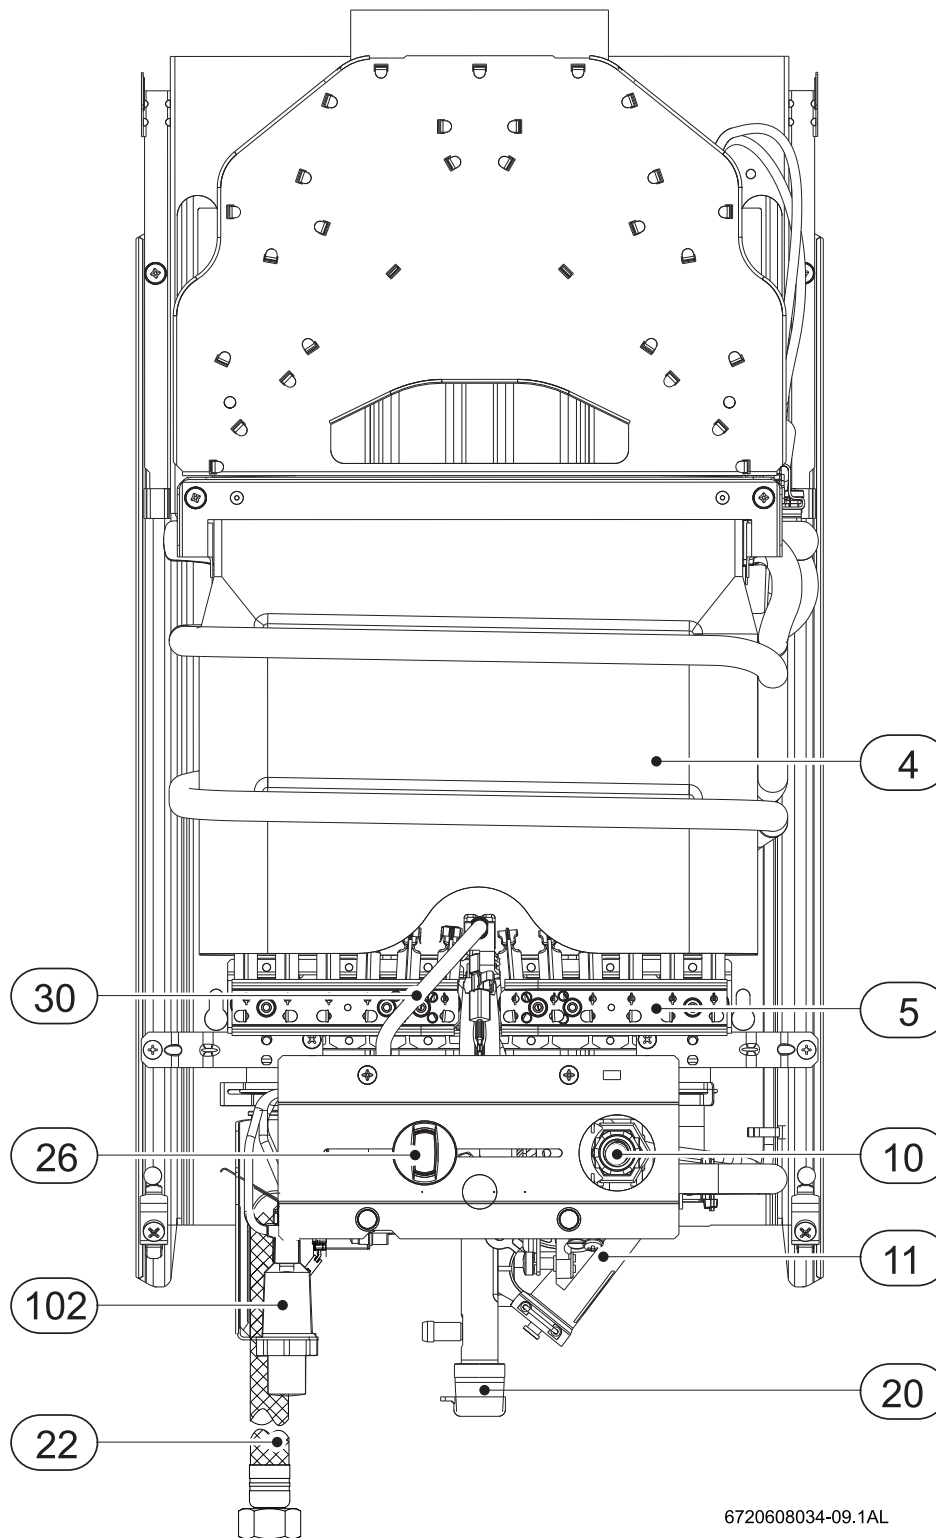

8 Interior components and diagram parts list

8.1 Interior components

6720608034-09.1AL

Fig. 28 Functional scheme

4	Heat exchanger	22	Flexible hot outlet
5	Burner	26	Gas control slide
10	Temperature adjustment selector	30	Pilot gas tubing
11	Water valve	102	Piezo
20	Gas connection		