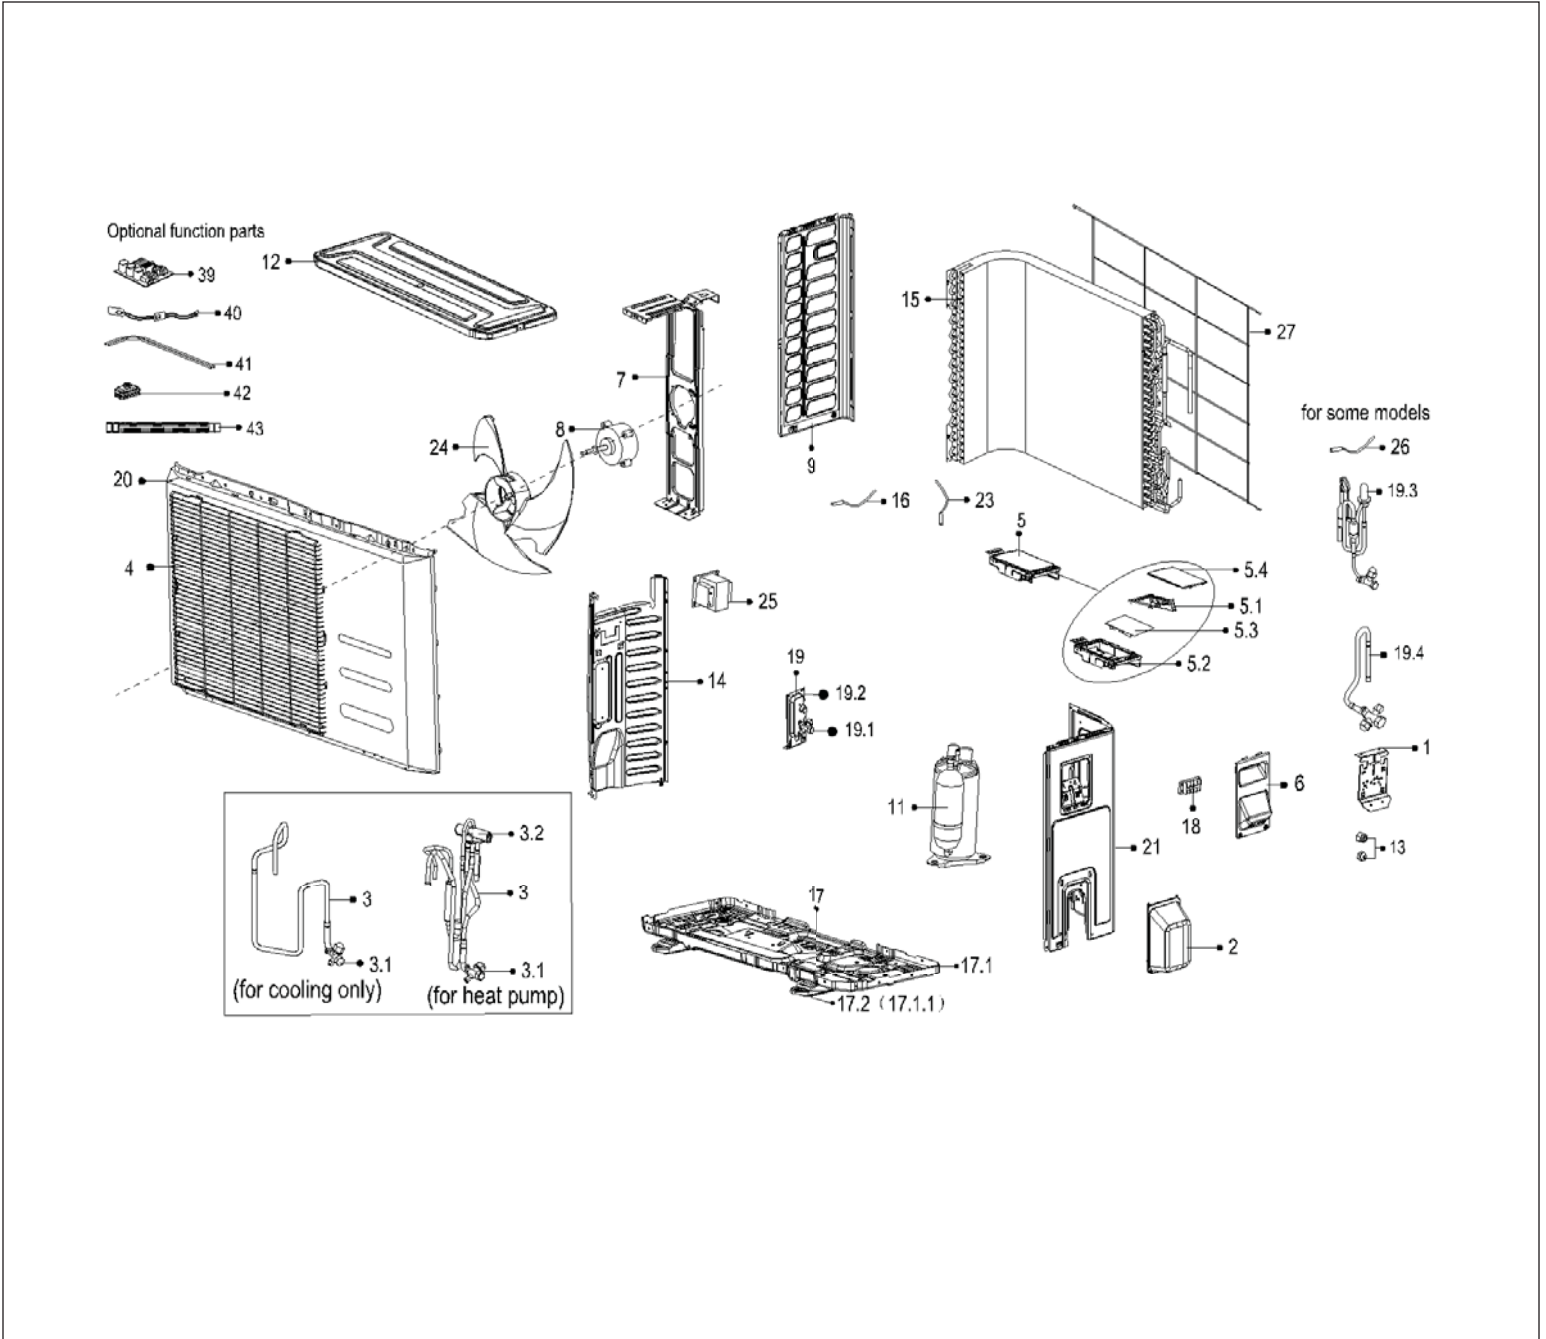

Bosch Climate 5000AA Series BMS-500-AAS-018-1CS Single Zone - Outdoor Units

Pos.	Description	Ordering no.	BMS-500-AAS-018-1CS				Remarks
1	Terminal board	7738005634	■				
2	Water Collecting Cover	7738005563	■				
3	4-way valve assembly	7738005635	■				
3.1	Stop valve	7738005636	■				
3.2	4-way Valve	7738005637	■				
4	Air outlet grille	7738005638	■				
5	Electronic control box assembly	7738005639	■				
5.1	Supporting Plate	7738005640	■				
5.2	Cover of electronic control box	7738005641	■				
5.3	Outdoor main control board assembly	7738005642	■				
5.4	Electric Installing Box Subassembly	7738005643	■				
6	Big handle	7738005562	■				
7	Supporter assembly of fan motor	7738005644	■				
8	Brushless DC Motor	7738005645	■				
9	Left side plate assembly	7738005646	■				
11	DC Inverter Rotary Compressor	7738005647	■				
12	Top cover assembly	7738005648	■				
14	Partition board assembly	7738005649	■				
15	Condenser Assembly	7738005650	■				
16	Room Temperature Sensor	7738005558	■				
17	Chassis assembly	7738005651	■				
17.1	Chassis	7738005652	■				
18	Wire holder	7738005589	■				
19	Liquid valve assembly	7738005654	■				
19.1	Liquid valve	7738005578	■				
19.2	Installing plate for valves	7738005576	■				
19.3	Electric expansive valve assembly	7738005579	■				
20	Front panel	7738005655	■				
21	Right side plate	7738005656	■				
23	Pipe temperature sensor assembly	7738005657	■				
24	Axial fan	7738005658	■				
25	Reactor	7738005659	■				
26	Discharge temperature sensor assembly	7738005581	■				
27	Rear net	7738005660	■				
40	Electric heating strip of compressor	8733945647	■				
41	Electrical Heating Tube	8733947975	■				
43	Drain pipe	8733947976	■				
99	Connection cable assembly of compressor	7738005661	■				
BMS-500-AAS-018-1CS							