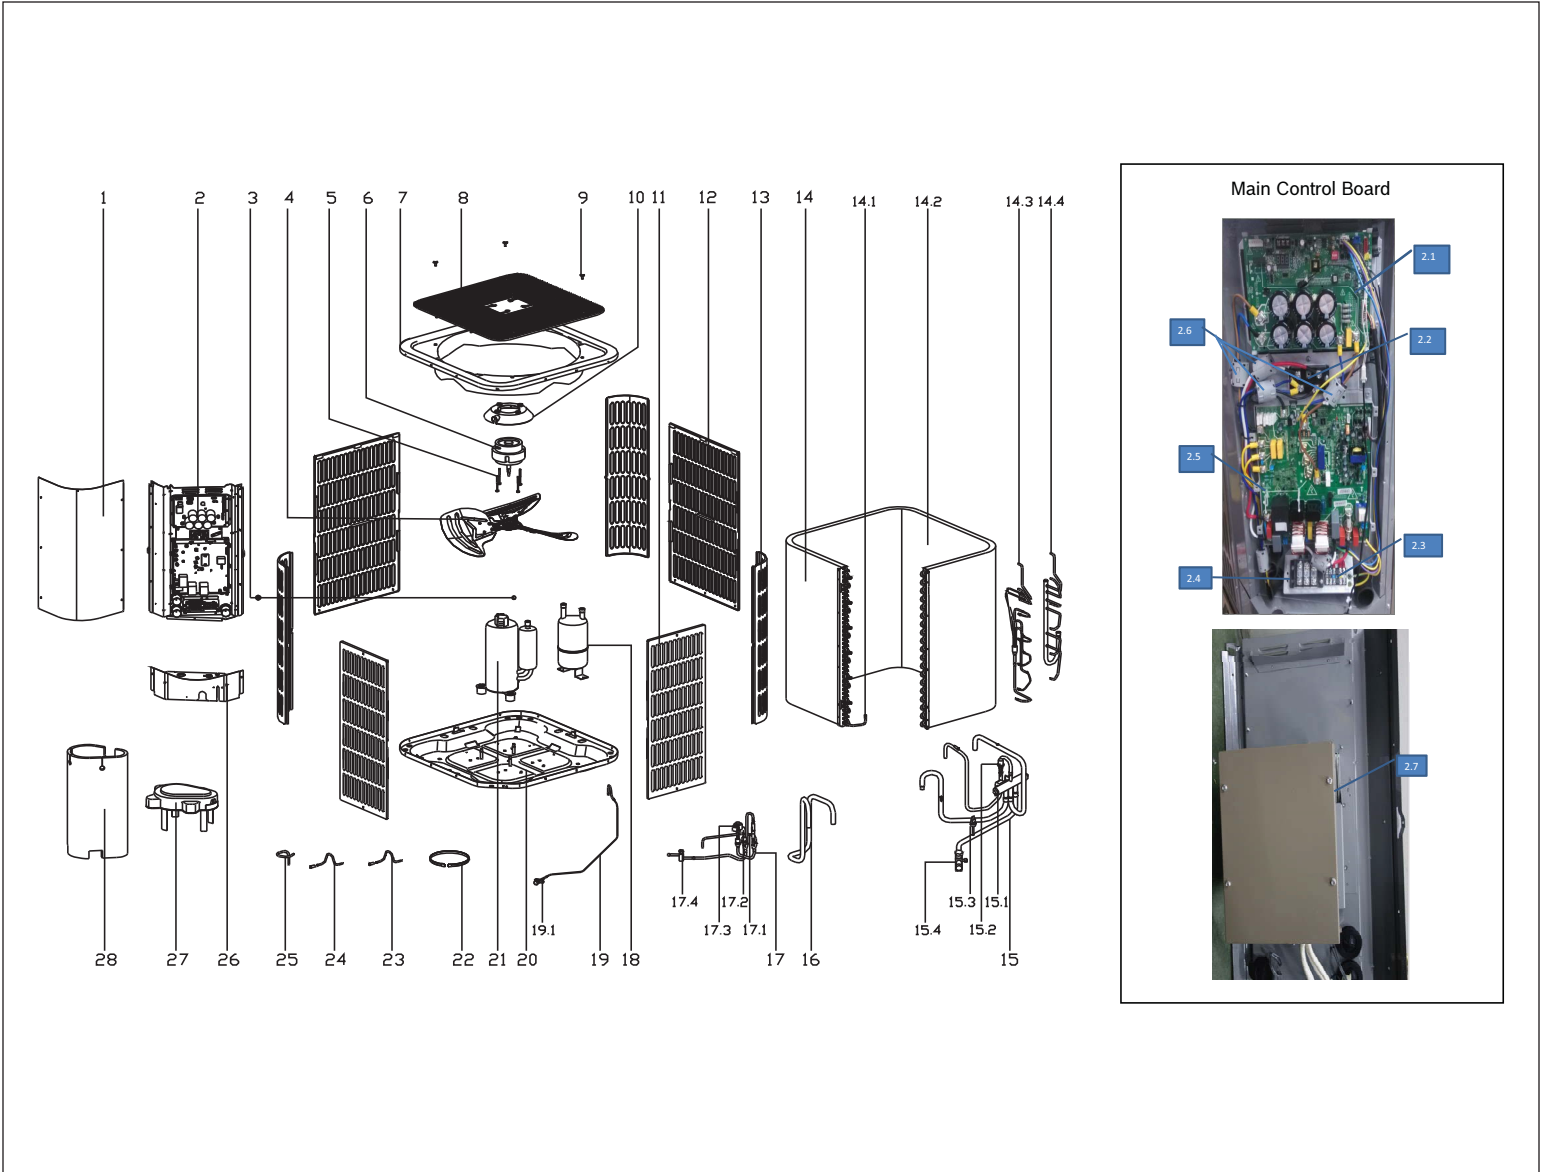

Bosch BOVA-60 Split System Heat Pump 5 Ton Capacity

Pos.	Description	Qty	Ordering no.	BOVA-60 (5 Ton)	Recommended Stock	Remarks
1	Side board ass'y	1	8733941837	■		
2	E-part box ass'y	1	8733941838	■		
2.1	Main control board ass'y	1	8733941839	■	✓	
2.2	Three phase bridge	1	8733941840	■		
2.3	Wire joint, 5p	1	8733941798	■		
2.4	Wire joint, 3p	1	8733941841	■		
2.5	Main control board ass'y	1	8733941842	■	✓	
2.6	EMC Solenoid	4	8733941843	■		
2.7	Electric reactor	2	8733941844	■		
3	Nut	1	8733941801	■		
4	Fan	1	8733941802	■	✓	
5	Electrical installation bolt	4	8733941845	■		
6	BLDC	1	8733941846	■	✓	
7	Top conver ass'y	1	8733941804	■		
8	Top cover veil	1	8733941805	■		
9	Bolt and washer assembly	4	8733941806	■		
10	Motor installation board ass'y	1	8733941847	■	✓	
11	Side board ass'y 2	2	8733941848	■		
12	Side board ass'y	2	8733941849	■		
13	Supporting board	3	8733941850	■		
14	Condenser ass'y	1	8733941851	■		
14.1	Condenser connection pipe ass'y	1	8733941814	■		
14.2	Condenser	1	8733941852	■		
14.3	Condenser outlet pie ass'y	1	8733941853	■		
14.4	Condenser inlet pie ass'y	1	8733941854	■		
15	4-way valve ass'y	1	8733941855	■	✓	
15.1	4-way valve ass'y	1	8733941856	■	✓	
15.2	Pressure controller	1	8733941857	■	✓	
15.3	Pressure sensor	1	8733941817	■	✓	
15.4	Block valve	1	8733941858	■	✓	
16	Suction pipe ass'y	1	8733941859	■		
17	High-pressure valve ass'y	1	8733941860	■	✓	
17.1	One way valve	1	8733941823	■	✓	
17.2	Electronic expansion valve body	1	8733941861	■	✓	
17.3	EEV solenoid wire rings	1	8733941862	■	✓	
17.4	Block valve	1	8733941822	■	✓	